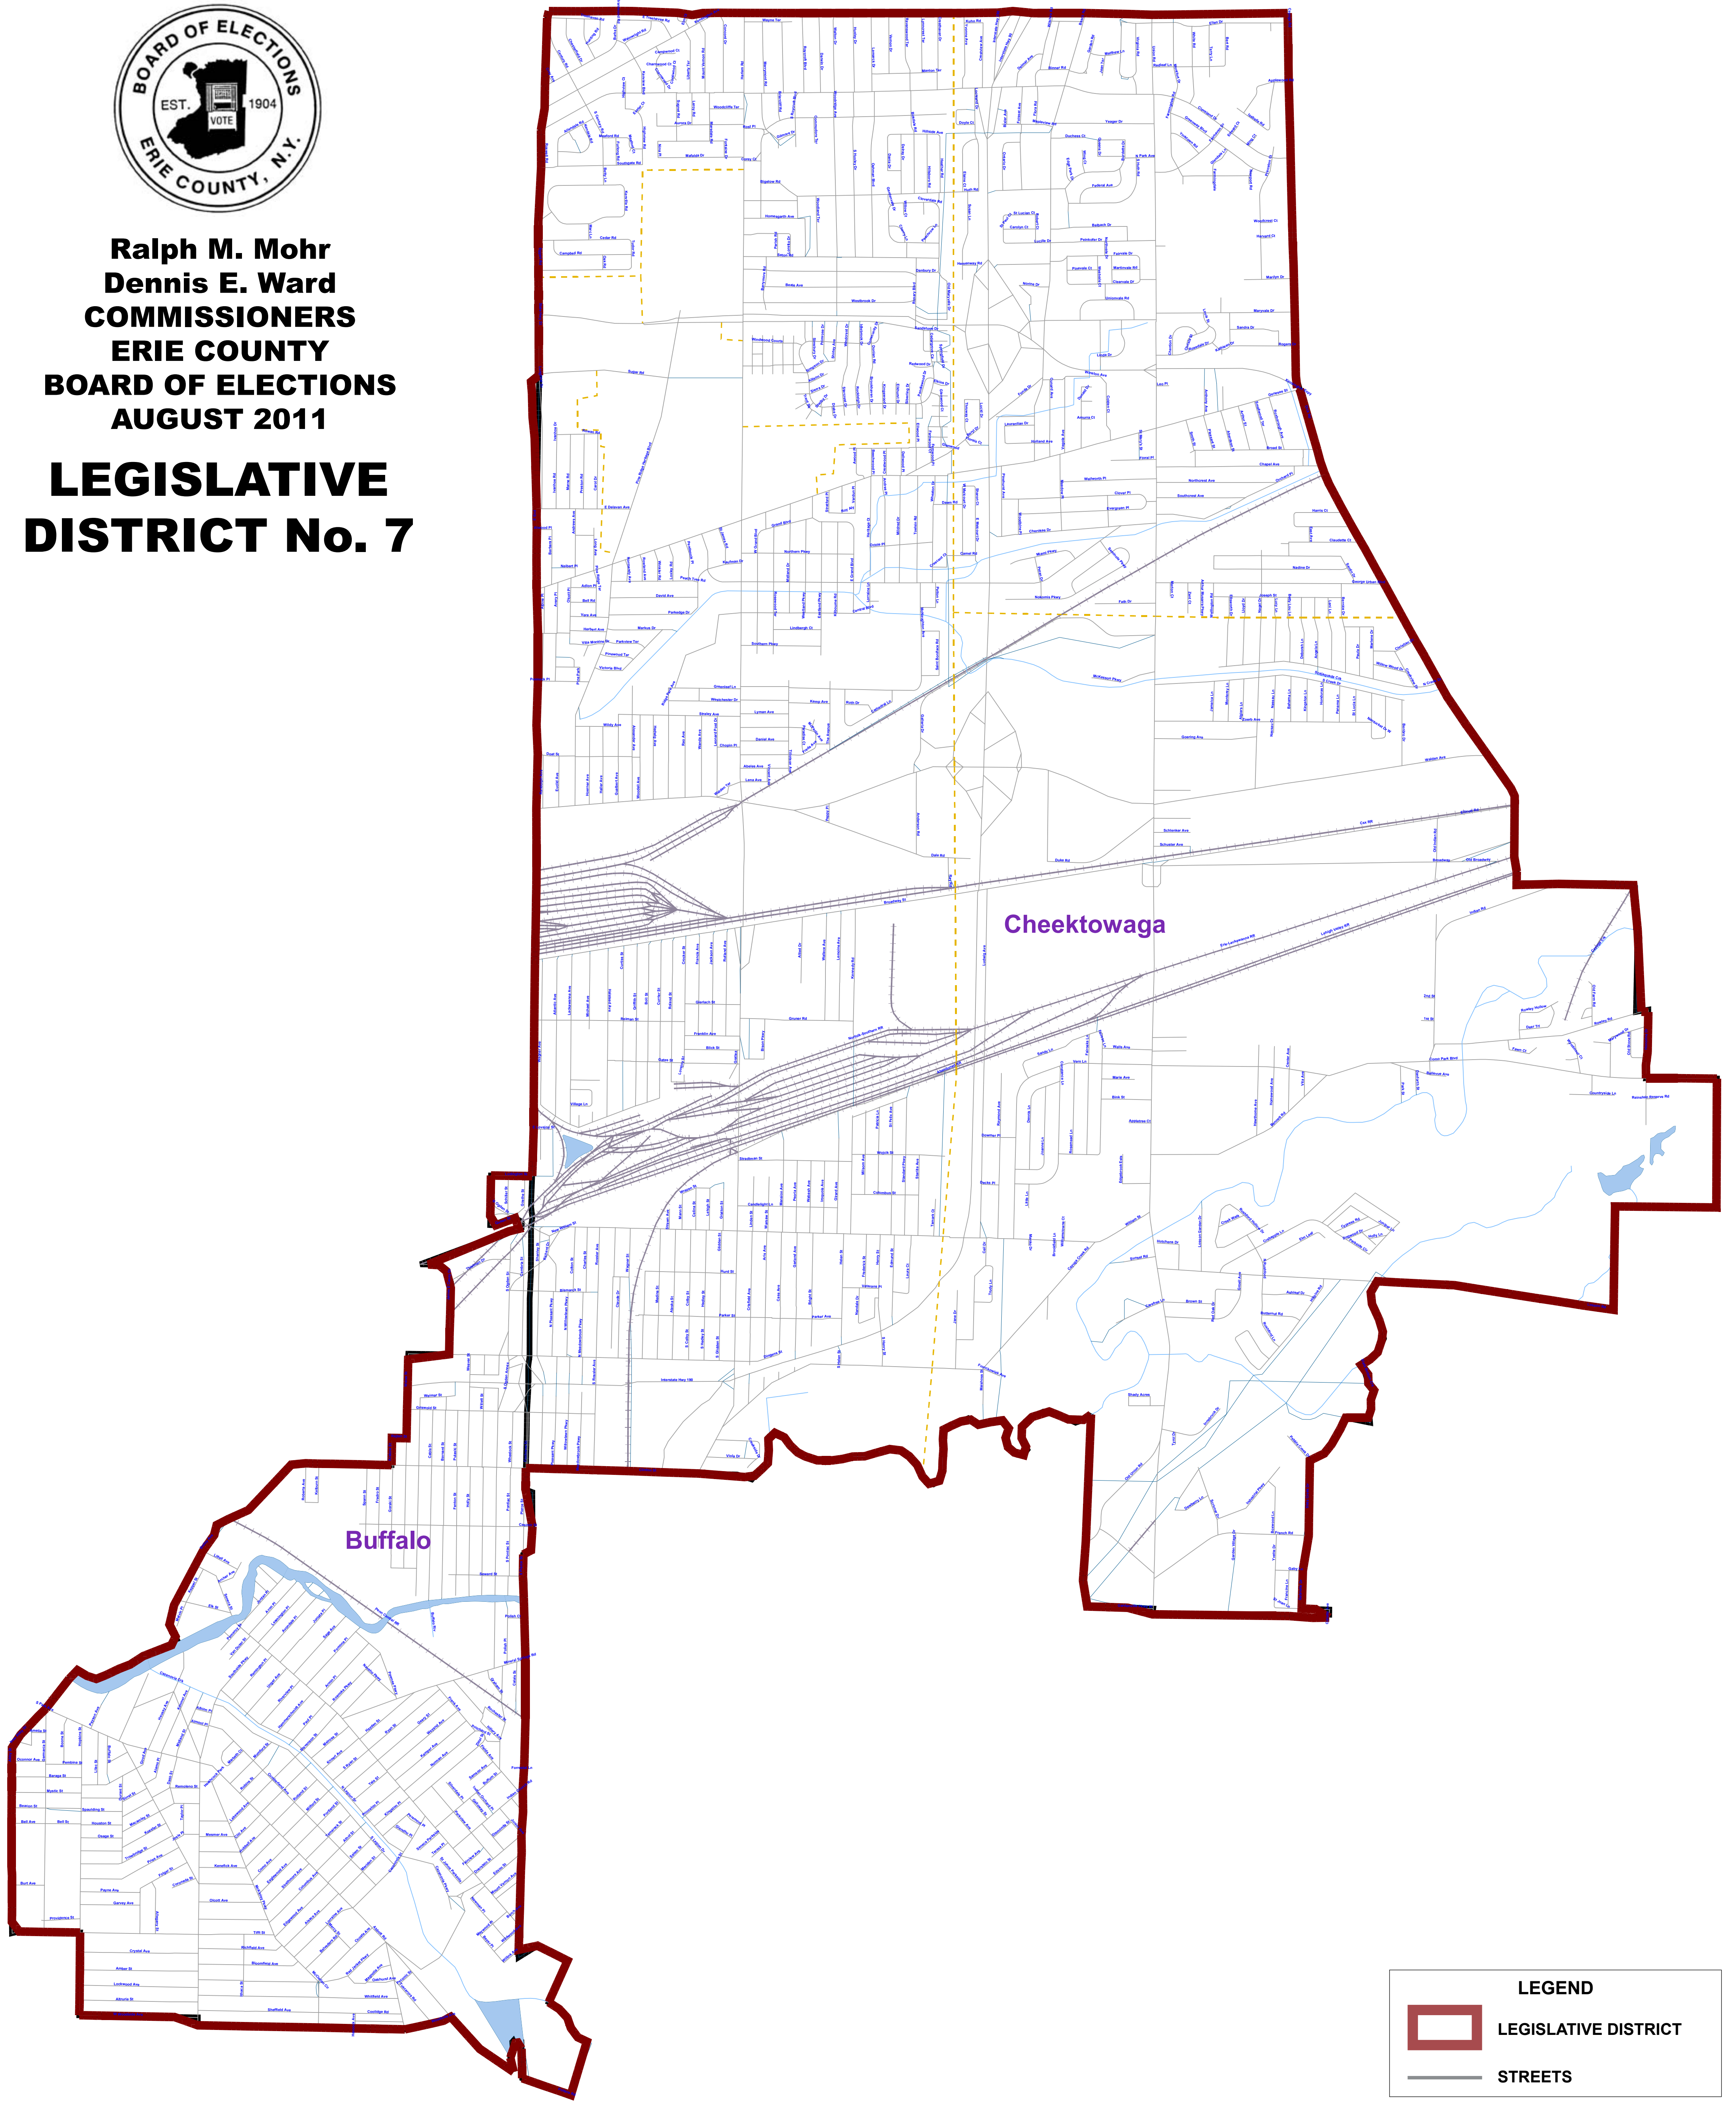

**Ralph M. Mohr
Dennis E. Ward
COMMISSIONERS
ERIE COUNTY
BOARD OF ELECTIONS
AUGUST 2011**

**LEGISLATIVE
DISTRICT No. 7**

LEGEND

-  LEGISLATIVE DISTRICT
-  STREETS