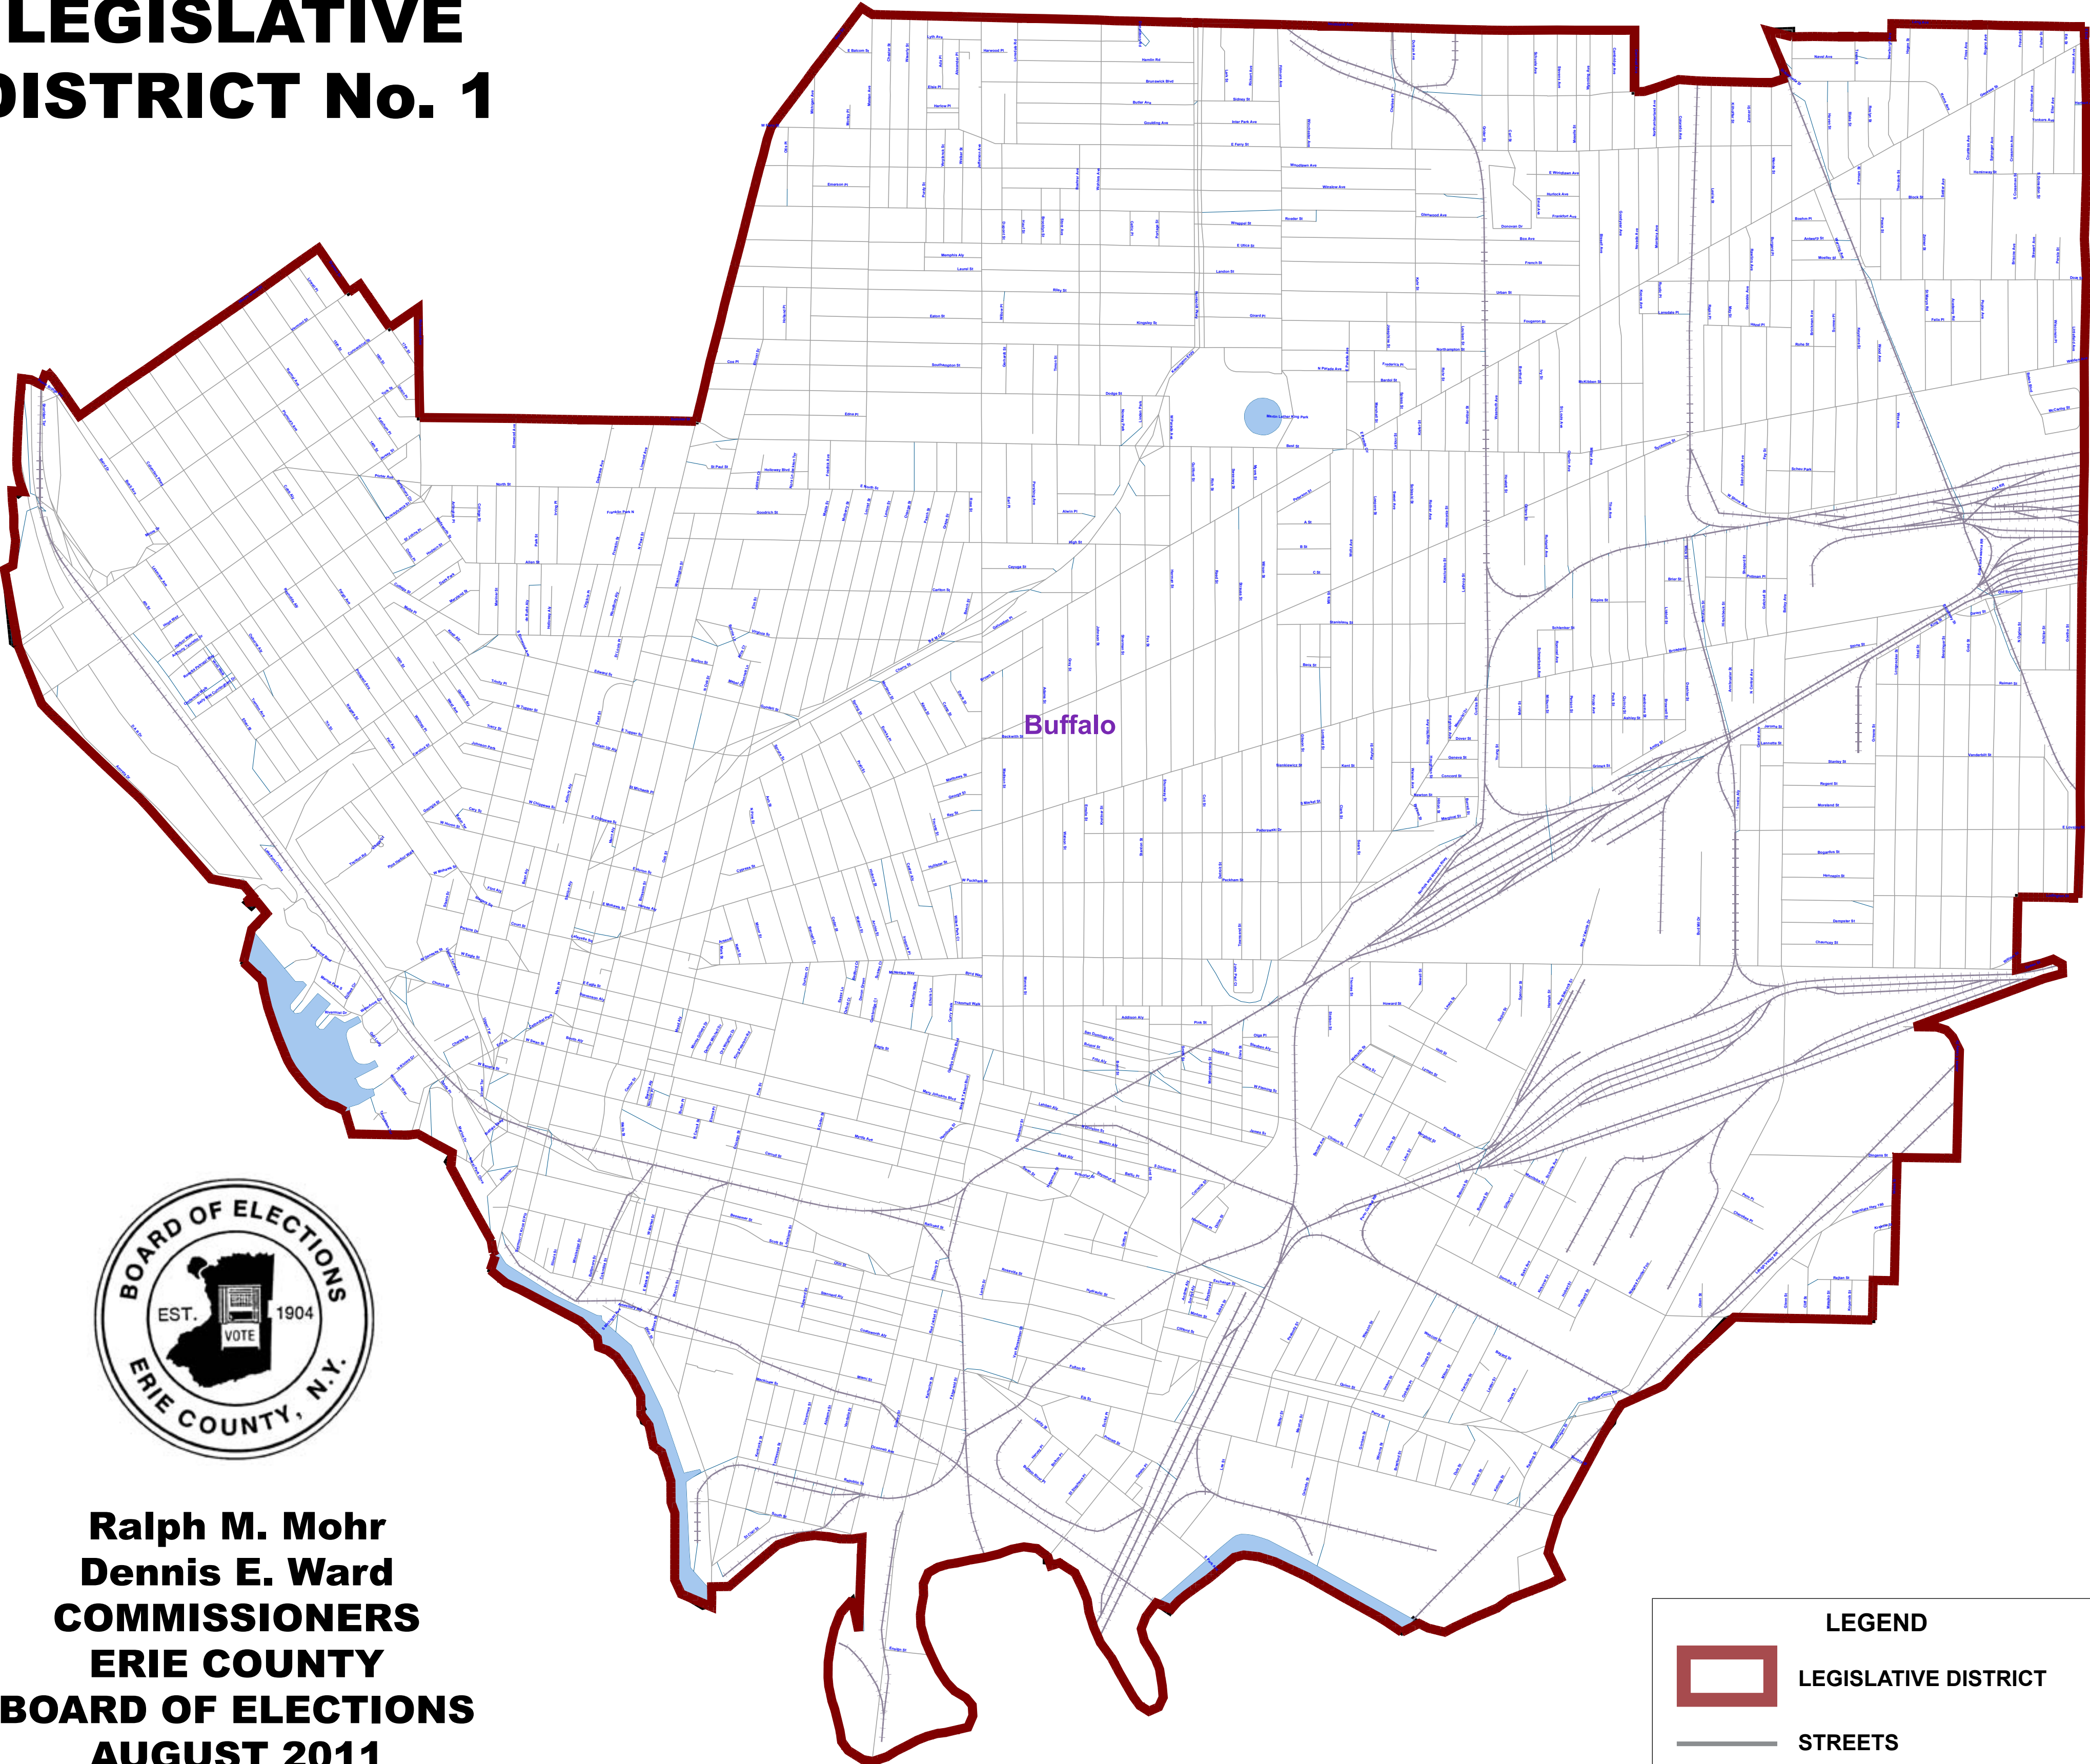

LEGISLATIVE DISTRICT No. 1

**Ralph M. Mohr
Dennis E. Ward
COMMISSIONERS
ERIE COUNTY
BOARD OF ELECTIONS
AUGUST 2011**

LEGEND

-  LEGISLATIVE DISTRICT
-  STREETS