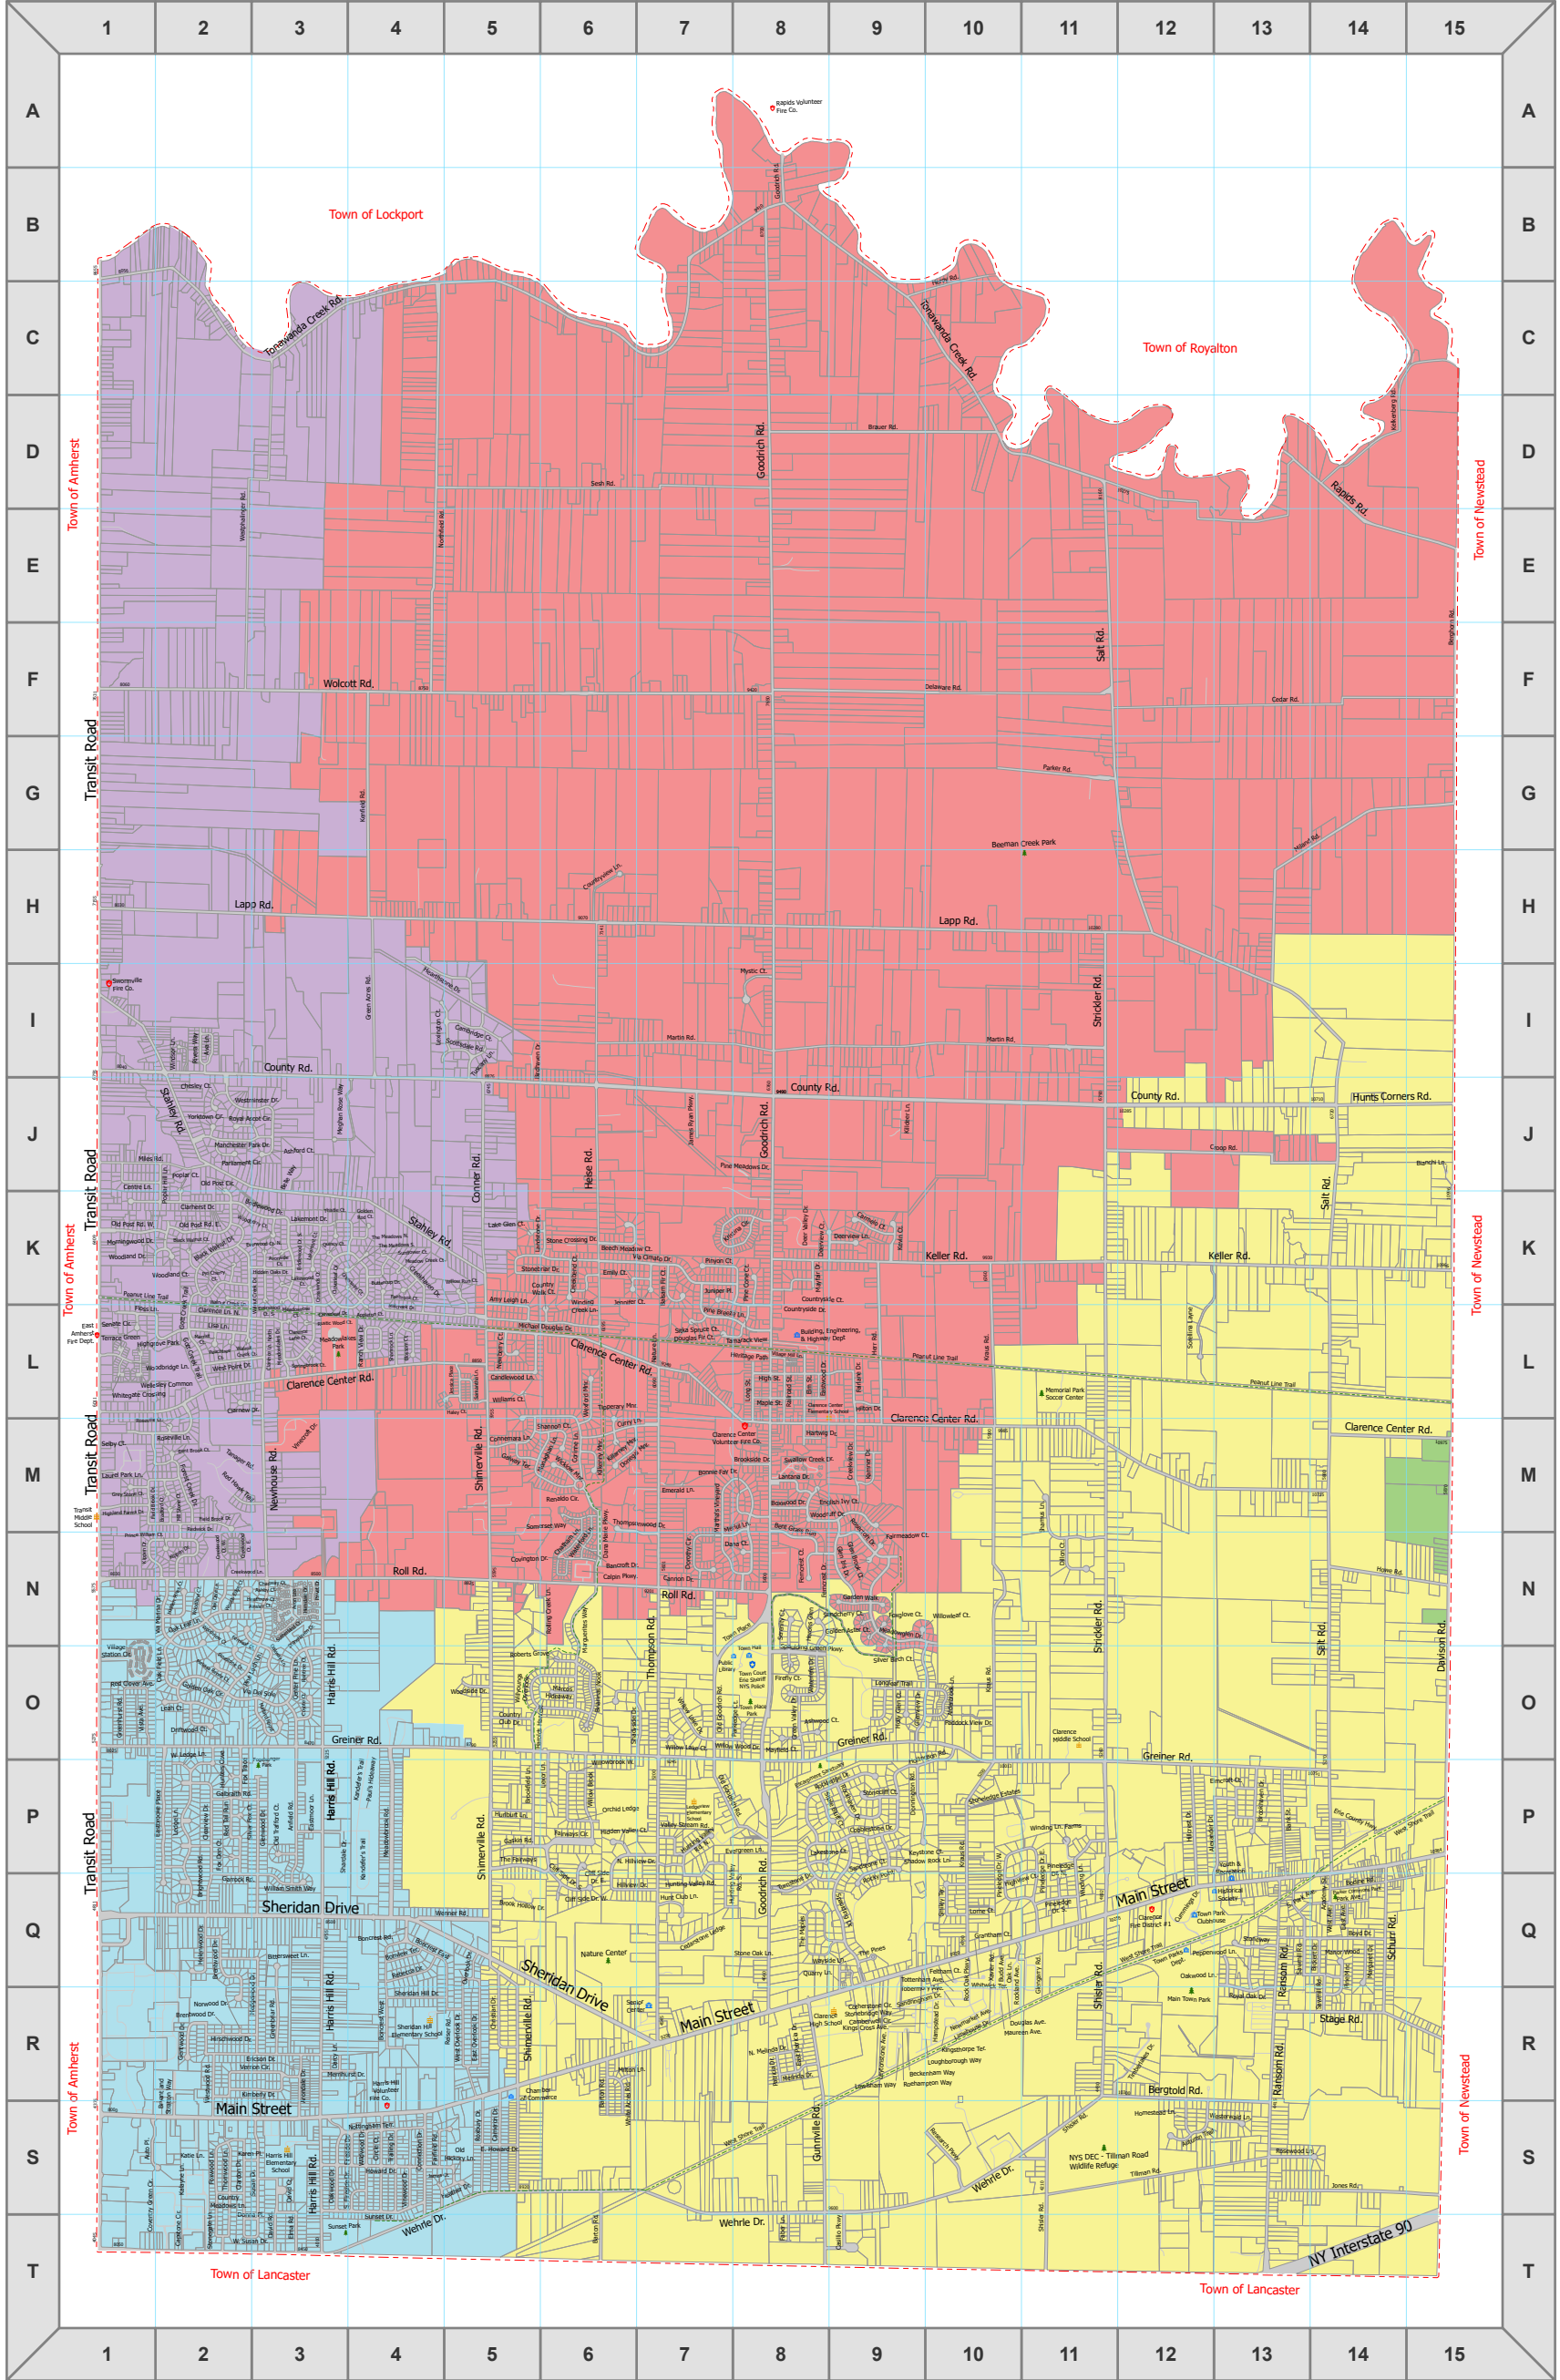

TOWN OF CLARENCE

ERIE COUNTY | NEW YORK

ZIP CODE MAP

JANUARY 2025

- 14001 - Akron
- 14031 - Clarence
- 14032 - Clarence Center
- 14051 - East Amherst
- 14221 - Williamsville

- Fire Department
- Police Station
- School
- Town Building
- Town Park
- Town Boundary
- Recreational Trail
- Parcels
- Roadways

The Town of Clarence is not the jurisdictional entity of control for all data depicted on this map. Please refer to the appropriate agency/entity to confirm the validity of data.