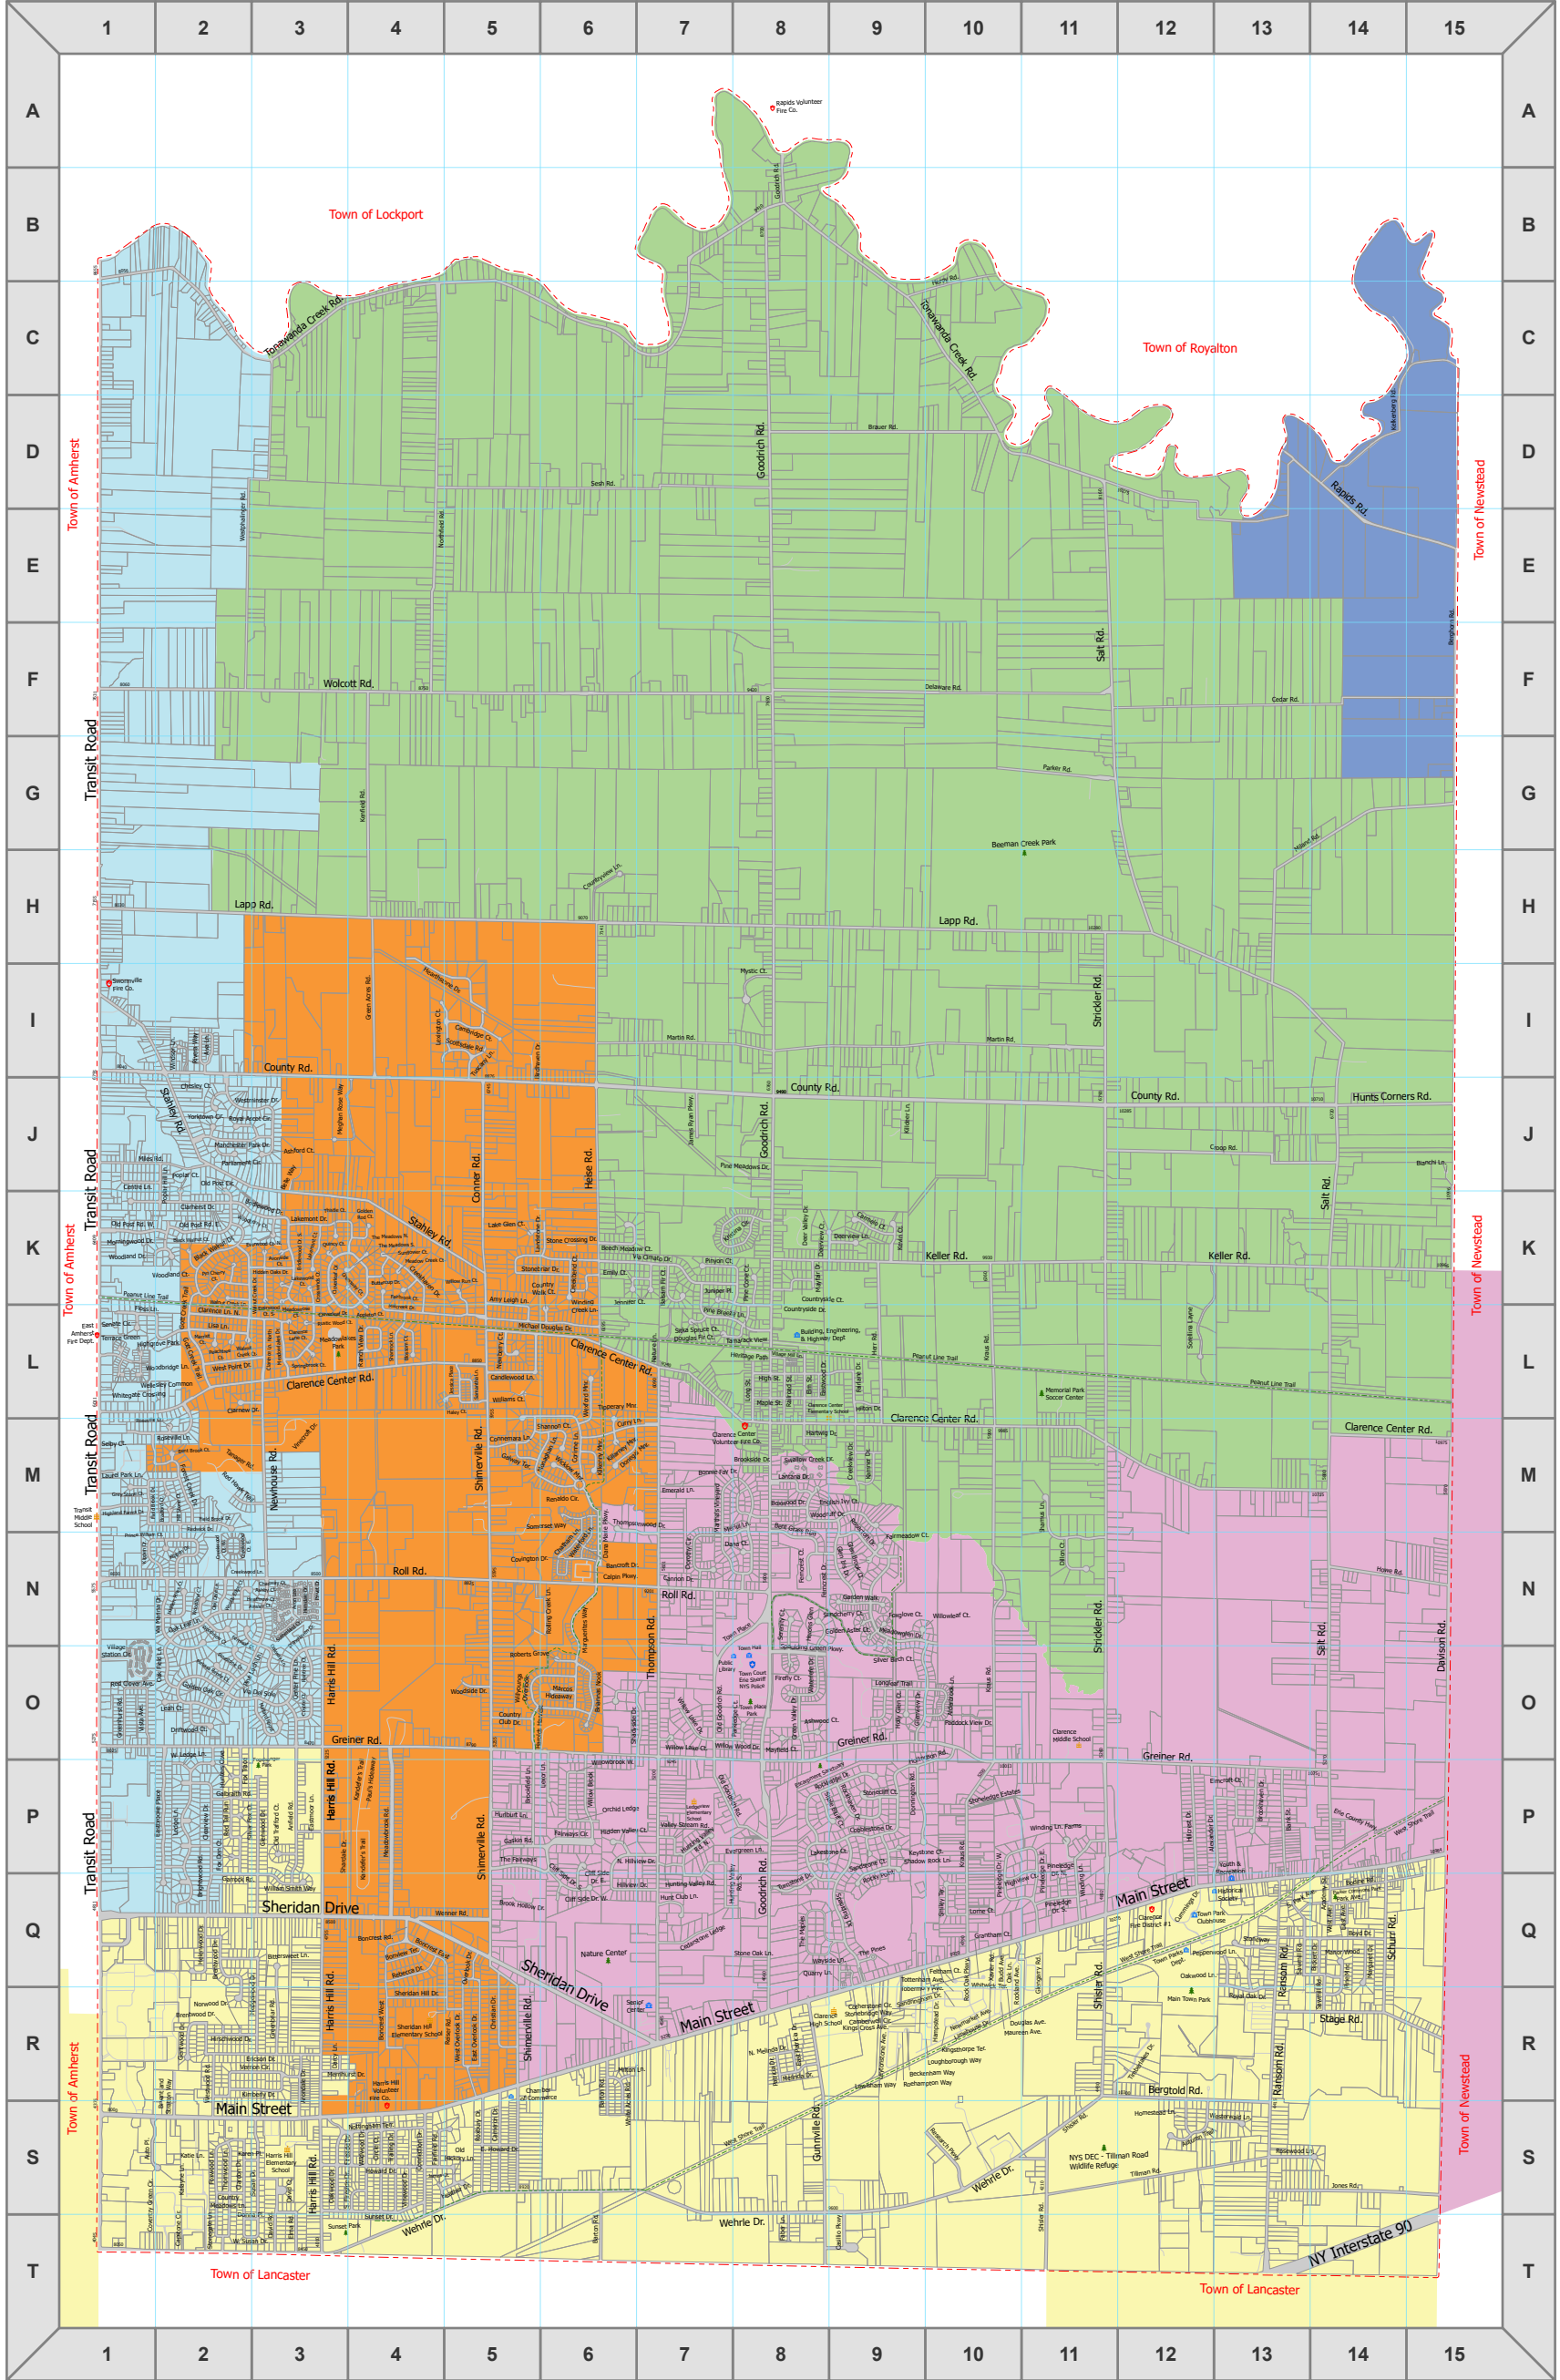

TOWN OF CLARENCE

ERIE COUNTY | NEW YORK

SCHOOL DISTRICT MAP

JANUARY 2025

- Akron
- Clarence Center
- Harris Hill
- Ledgeview
- Sheridan Hill
- Williamsville

- Fire Department
- Police Station
- School
- Town Building
- Town Park
- Town Boundary
- Recreational Trail
- Parcels
- Roadways

The Town of Clarence is not the jurisdictional entity of control for all data depicted on this map. Please refer to the appropriate agency/entity to confirm the validity of data.