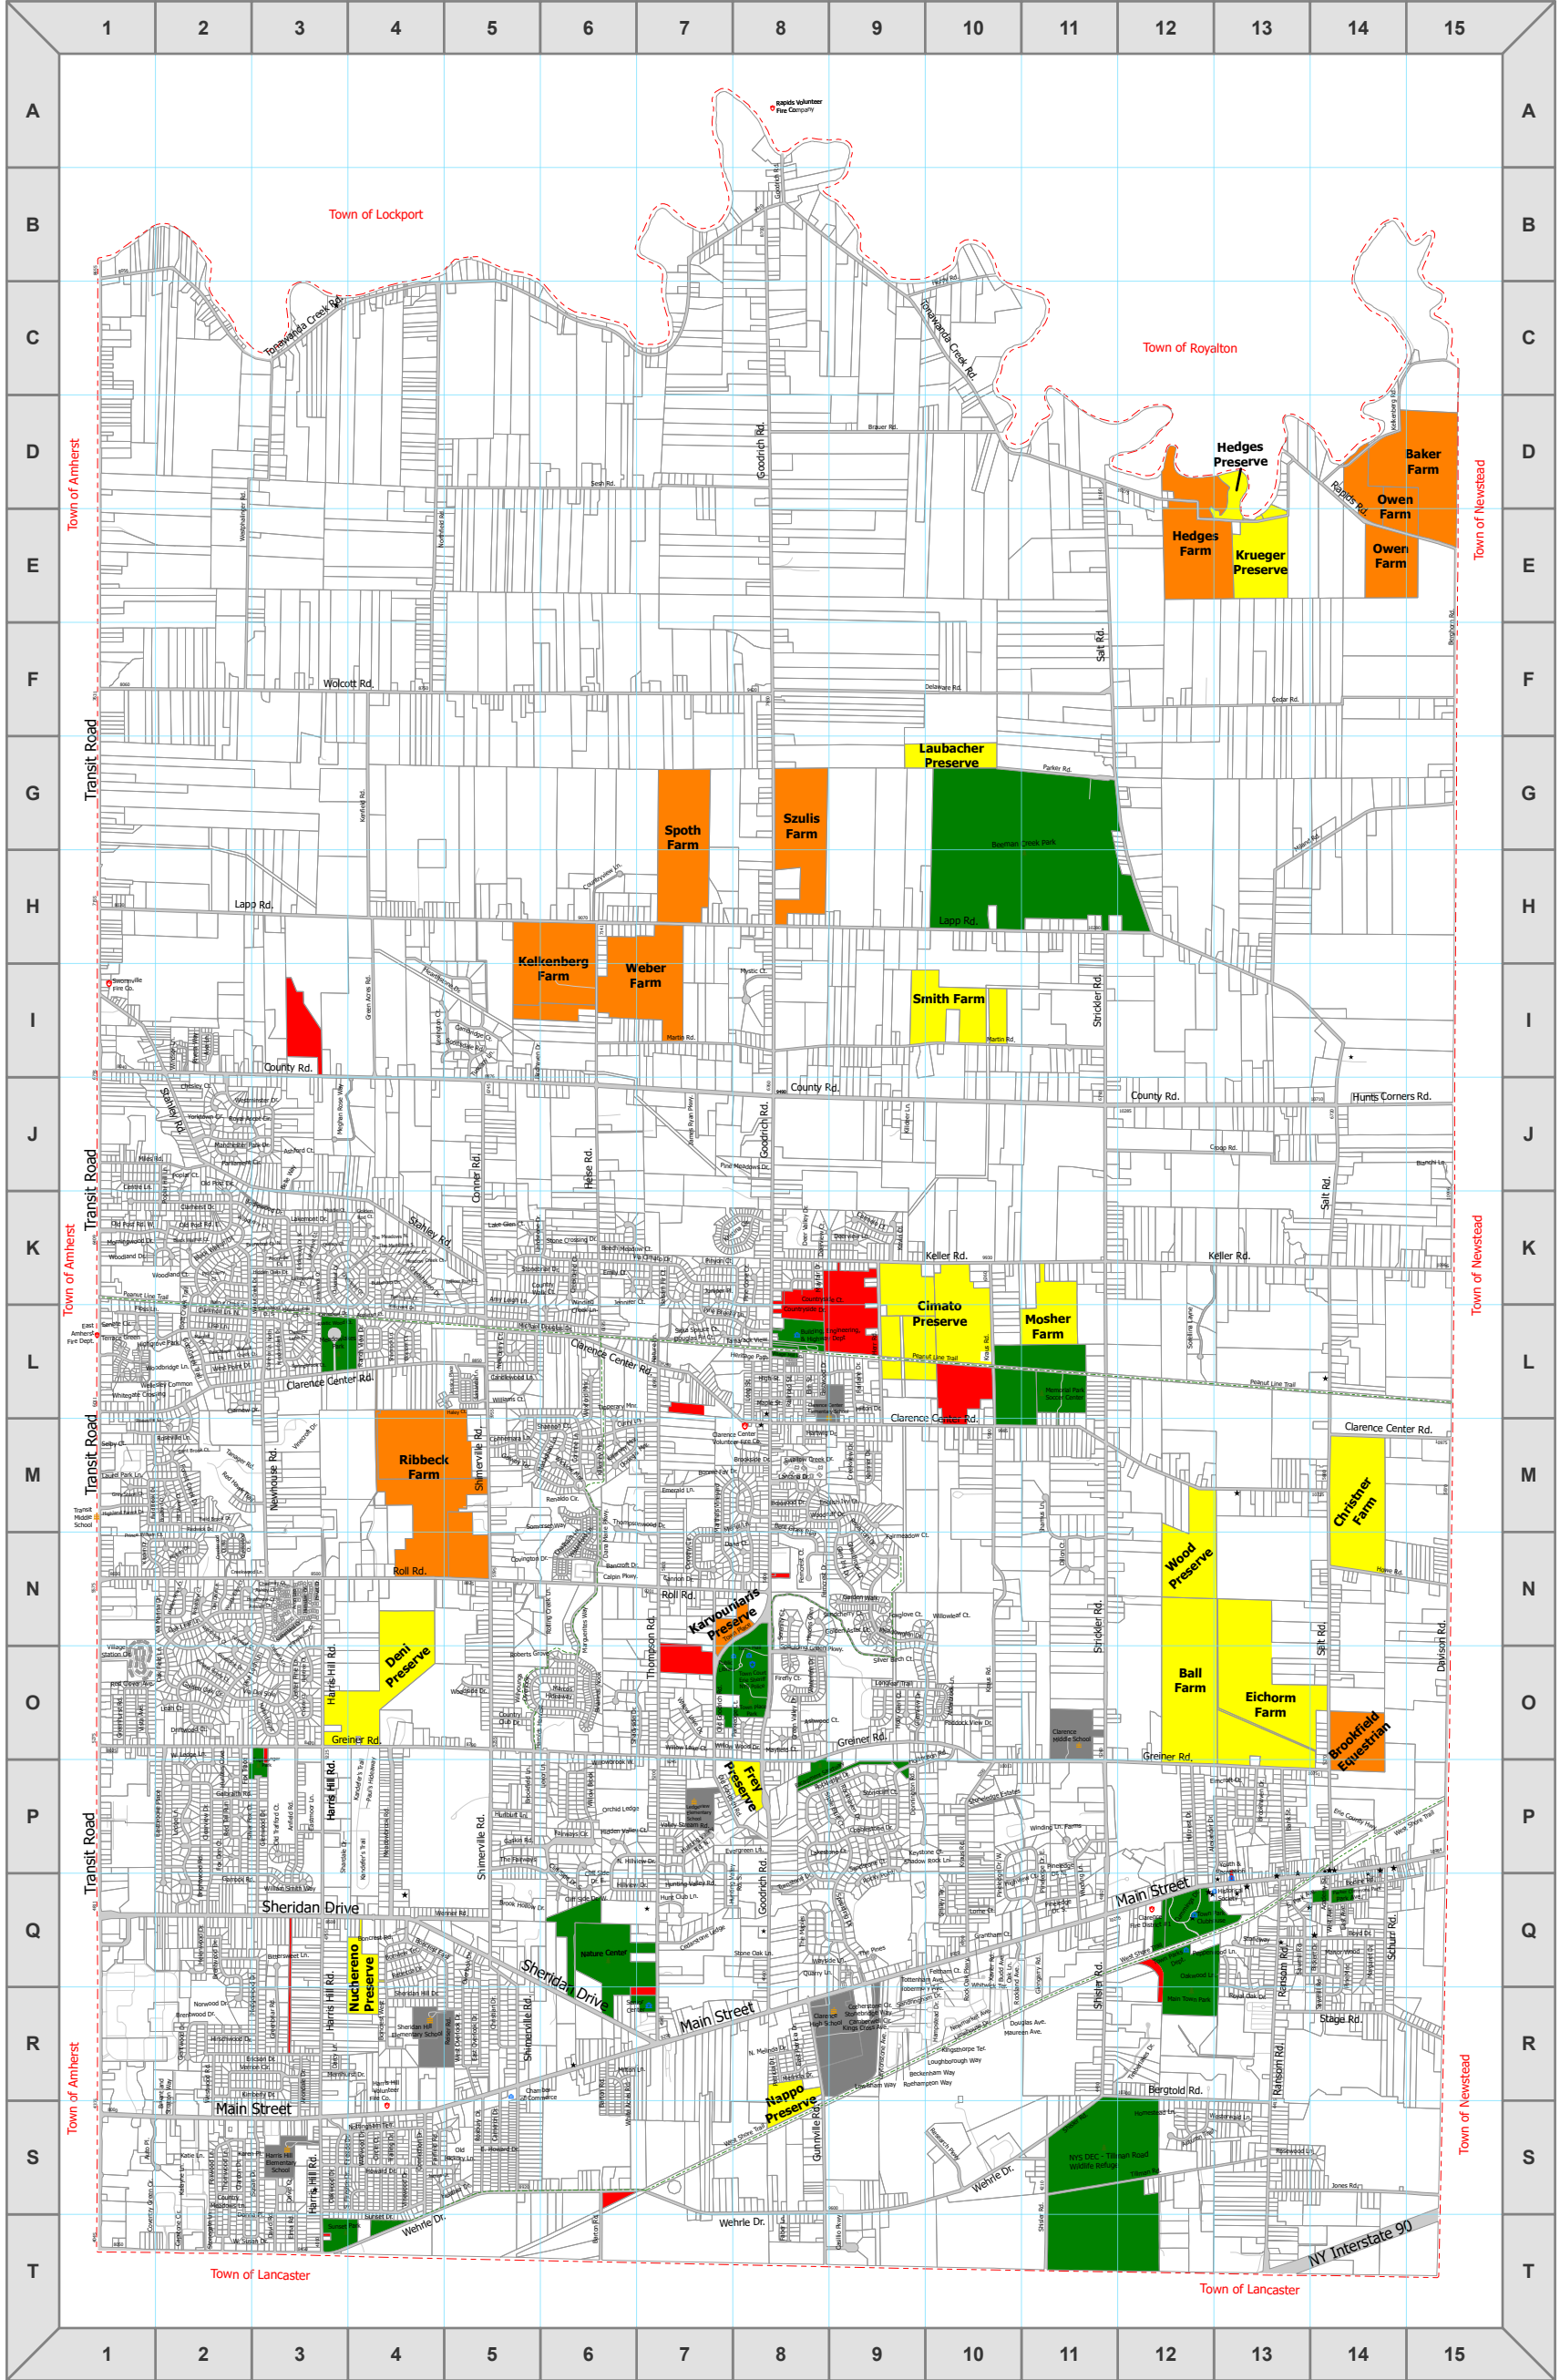

TOWN OF CLARENCE

ERIE COUNTY | NEW YORK

GREENPRINT MAP

JANUARY 2025

- Greenprint Acquisition
- Greenprint Purchase of Development Rights
- Park & Recreation Property
- School Property
- Town Owned Property

- Fire Department
- Police Station
- School
- Town Building
- Town Park
- Town Boundary
- Recreational Trail
- Parcels
- Roadways

The Town of Clarence is not the jurisdictional entity of control for all data depicted on this map. Please refer to the appropriate agency/entity to confirm the validity of data.