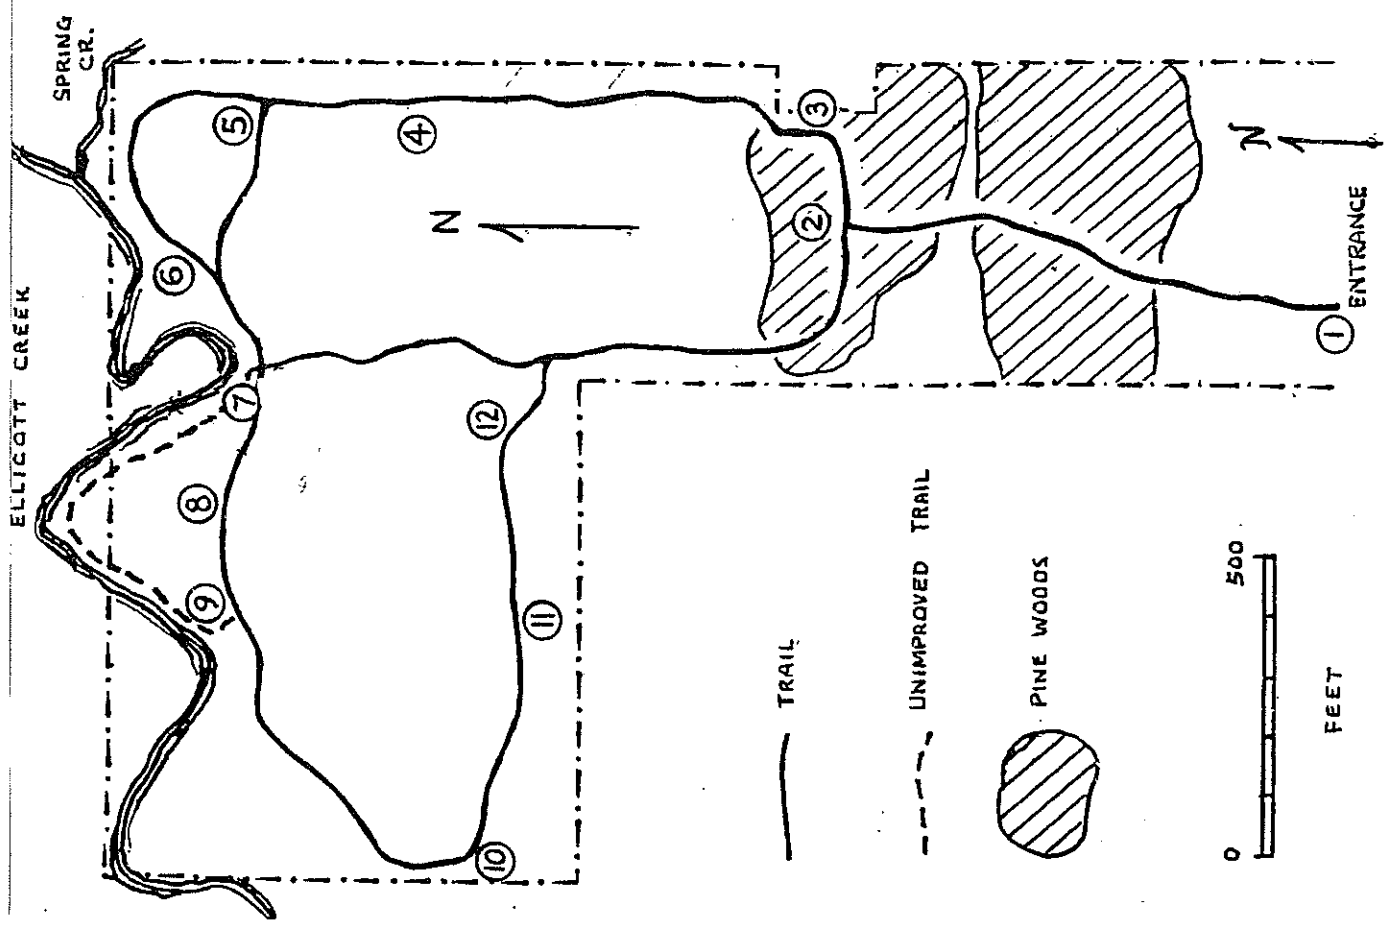

Joe Panza Nature Trail
 13116 Main Street - Alden, NY

- (1) Trail Entrance
- (2) Pine Woods Juncture
- (3) Wildflower Lane
- (4) The Hardwoods
- (5) Wild Grape Grove
- (6) Bluebell Beach
- (7) Ellicott Creek Overlook
- (8) Maple Grove
- (9) Inspiration Point Trail
- (10) Hemlock Bend
- (11) Marsh's Edge
- (12) Woodland Crossroads